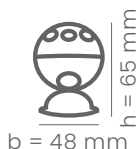

# Sense SE

plug & play

control  
from anywhere

expandable

<b>Type</b>	Motion sensor
<b>Detection range</b>	6 metres
<b>Detection angle</b>	110°
<b>Trigger delay</b>	± 3 seconds
<b>Battery life</b>	2500 motion triggers - 1 year @ 7 per day - 2 years @ 3 per day
<b>Standby lifetime</b>	5 years
<b>Wireless technology</b>	W-Fi 2.4 GHz
<b>Power</b>	Battery CR123A
<b>Standby current</b>	26 µA
<b>Dimensions</b>	65 x 48 x 48 mm