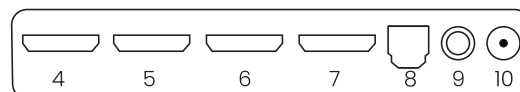

General

Dimensions	18 x 145 x 68 mm
Weight	262 grams
Power adapter	100-240 VAC 50/60 Hz, 5 VDC / 2A

Connections

Front

- 1 eARC button
- 2 EDID switch
- 3 USB-C for service

Back

- 4 HDMI input
- 5 HDMI output 1 (eARC to TV)
- 6 HDMI output 2 (eARC)
- 7 HDMI output 3 (audio only)
- 8 Digital audio output (toslink)
- 9 Analogue audio output
- 10 DC power (5V/2A)

Order information

Connect AE34

Art. no. 25008496 EAN 8718164534966

Packaging size (h x w x d): 190 x 130 x 70 mm
(height incl. eurolock 220 mm)

Set includes

- 1x HDMI audio extractor
- 1x Power adapter
- 1x User manual