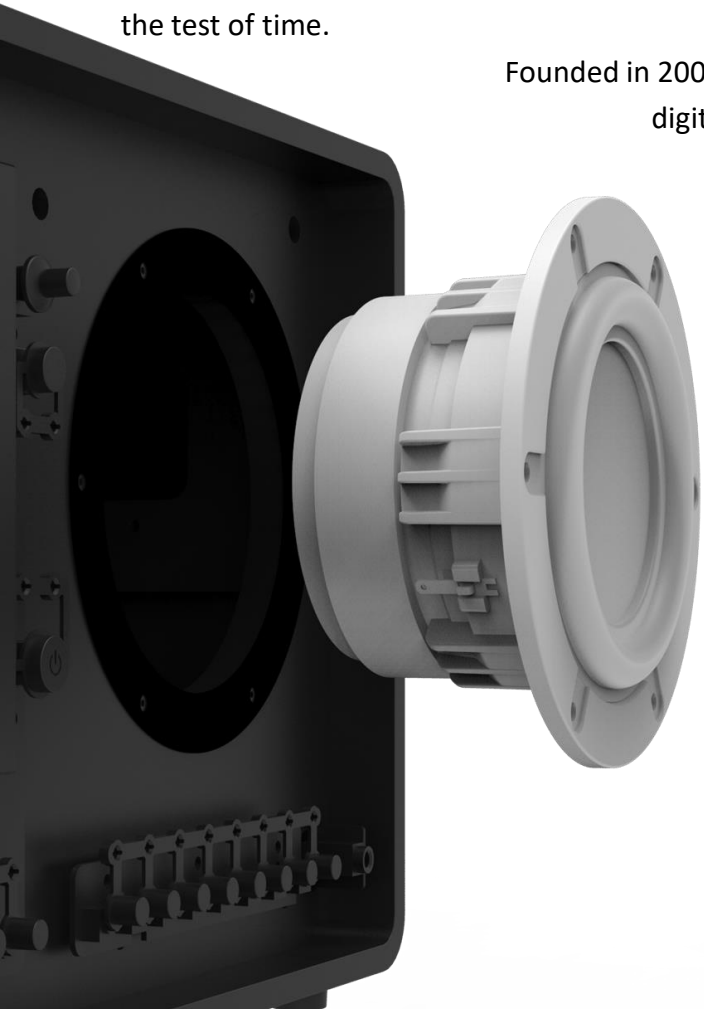

The art of design, The science of acoustics

Driven by functionality and quality, our products combine the highest design principles with the latest digital audio technology – crafted to make a lasting impression and stand the test of time.

Founded in 2004 in Lanark, Scotland, REVO is a pioneer in digital radio and audio streaming. The unique design development of REVO has been shaped by numerous RedDot and iF product design awards.

From 2020 to 2023, the REVO brand was owned by TELESTAR-DIGITAL GmbH.

In early 2024, it was acquired by the COMMAXX GROUP, where it continues to thrive under their careful stewardship, reflecting the group's commitment to quality and integrity.

REVO products are sold worldwide.