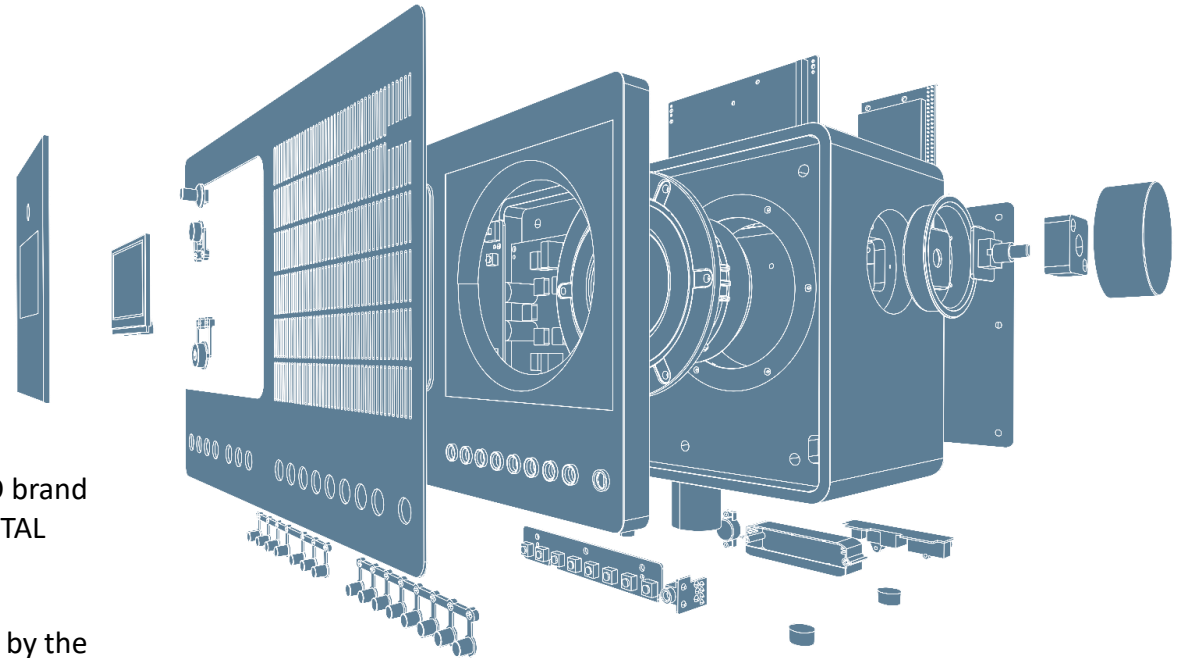

The art of design, The science of acoustics

Driven by functionality and quality, our products combine the highest design principles with the latest digital audio technology – crafted to make a lasting impression and stand the test of time.

Founded in 2004 in Lanark, Scotland, REVO is a pioneer in digital radio and audio streaming. The unique design development of REVO has been shaped by numerous RedDot and iF product design awards.

From 2020 to 2023, the REVO brand was owned by TELESTAR-DIGITAL GmbH.

In early 2024, it was acquired by the COMMAXX GROUP, where it continues to thrive under their careful stewardship, reflecting the group's commitment to quality and integrity.

REVO products are sold worldwide.