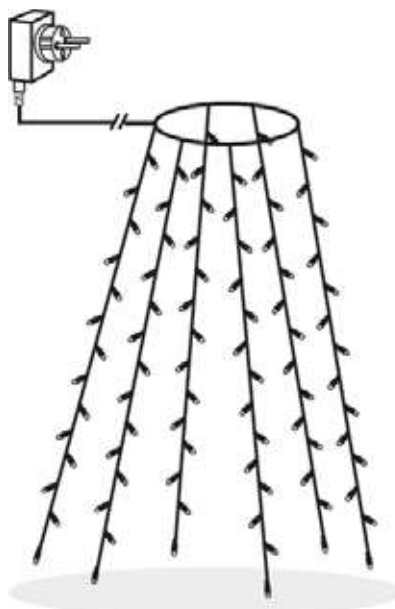

●●●● BLACK CABLE CHF 39.90

Combi use!

EASY TO MOUNT ON
A CHRISTMAS TREE OR
GARDEN BUSH

491-71
LIGHT CHAIN, 84 LED - EXTRA
SYSTEM 24

EAN 7391482036940 6 28cm 180cm
 12.8cm 84 LED 1.8W

●●●● BLACK CABLE CHF 59.90